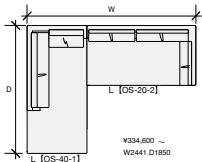

oscar

オスカ

Made in Japan

脚: ラバーウッド 背・肘クッション: ウレタン+フェザー 座クッション: 2層ウレタン+フェザー 本体S/ネ
カバー: ファブリック (カバリング) レザー (張り込み)

INTERIOR & FURNITURE
G.I.FACTORY

1P
W1010.D866.H750.SH400

2P
W1670.D866.H750.SH400

3P
W1950.D866.H750.SH400

couch (LorR)
W1850.D866.H750.SH400

L [OS-40-1]

R [OS-40-2]

armless
W1400.D866.H750.SH400

stool
W810.D866.H400

big stool
W866.D866.H400

※ 価格が全て本体価格で表示しております。(消費税は含まれておりません。)

※ 価格が全て本体価格で表示しております。(消費税は含まれておりません。)

combination

L [OS-20-2]